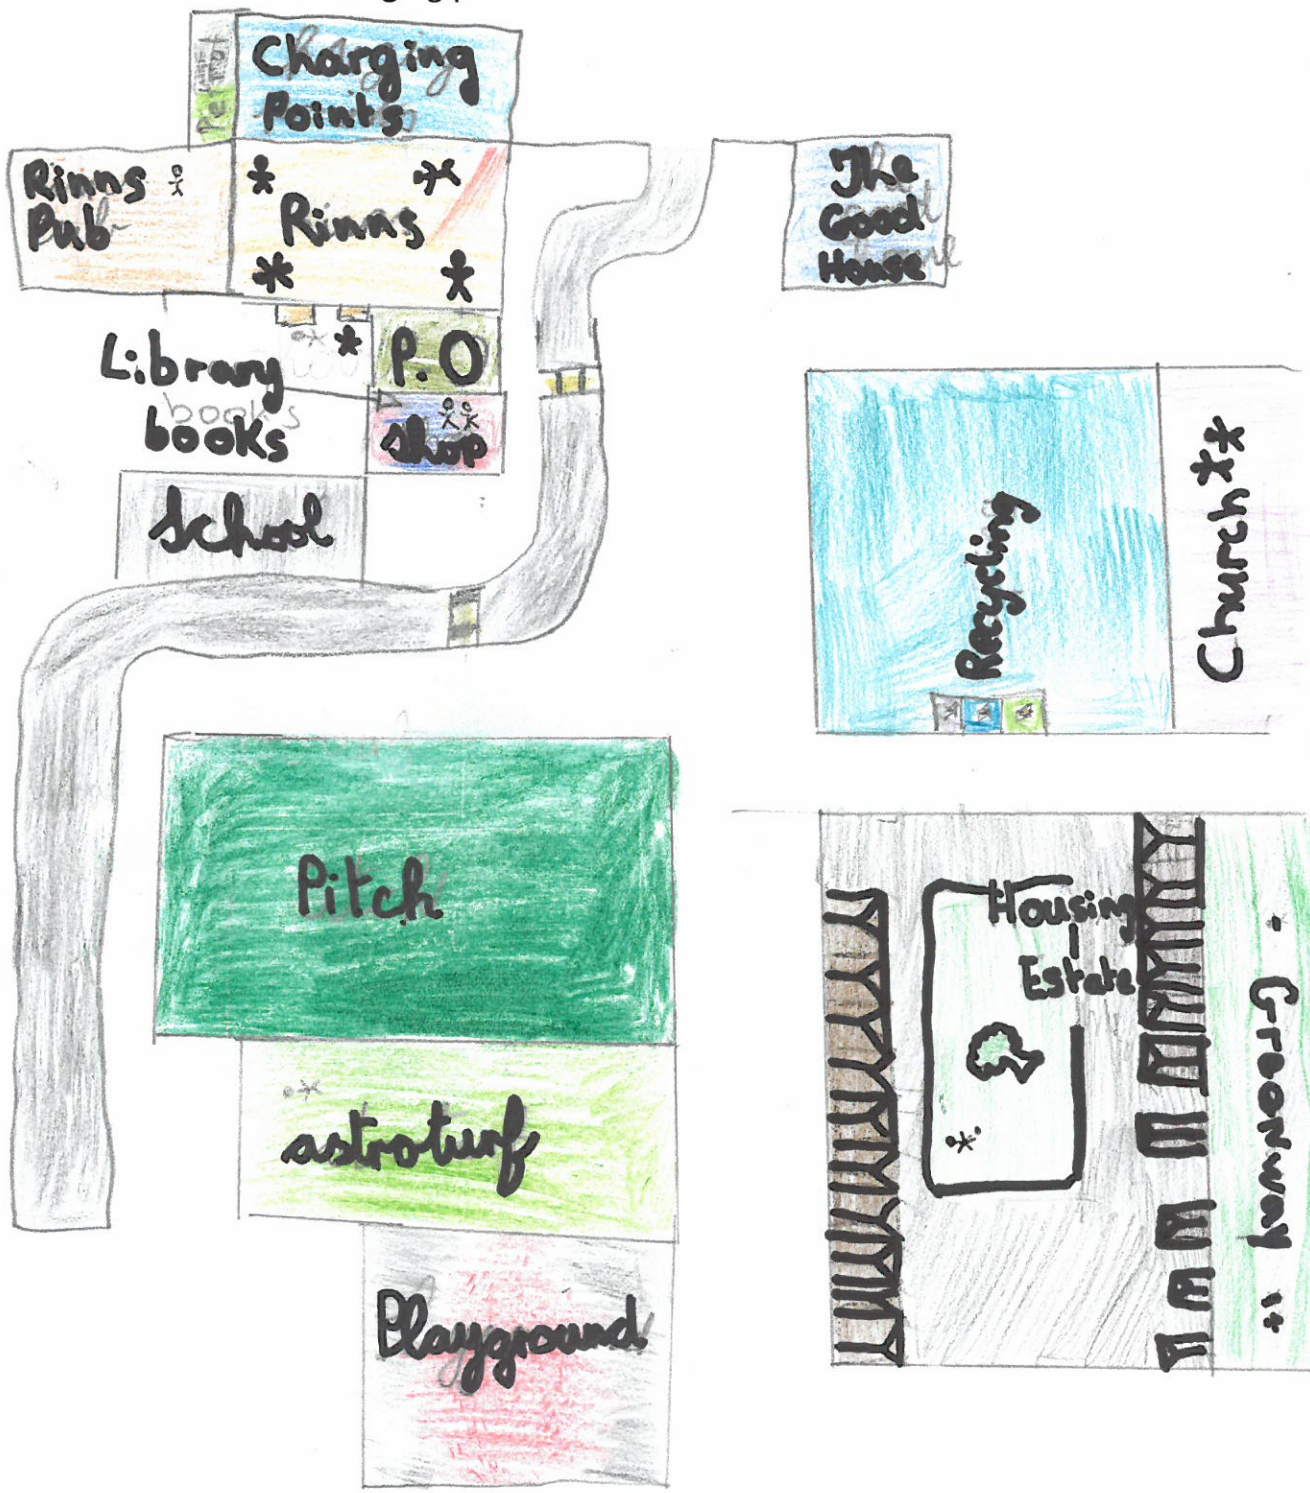

Vision for our area 2028- Inagh

- ✓ Better walkways for pedestrians
- ✓ Playground for community use
- ✓ Post office
- ✓ Petrol pumps
- ✓ Location to pick up and return library books
- ✓ Greenway to encourage tourists to stop as they are passing to Lahinch
- ✓ Electric car charging points

Our class's overall vision for Inagh is that there

would be a playground, a petrol station, an outdoor basketball court and a machinery shop.